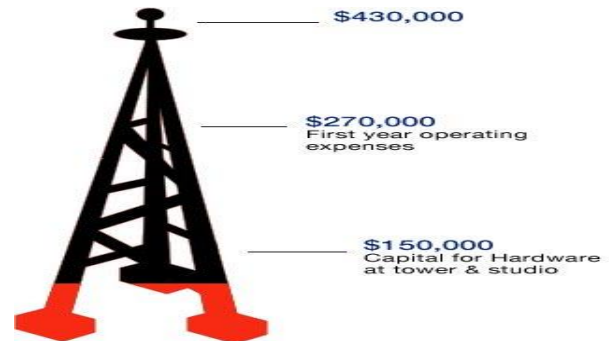

NEWSLETTER FORMAT

Since printing and postage are costly, we ask that you supply us with your e-mail address if you have one to keep our costs manageable. If you prefer a hard copy format however, please let us know. Send update to kqapgar@msn.com

DONATING ON-LINE

PayPal for secure on-line donations is now available on the website. Click on the "donate" button.

WEEKLY E-MAIL UPDATES

At the beginning of each week we send a brief e-mail to our "Friends of Cumberland Valley Christian Radio" list. This weekly correspondence allows us to communicate our latest activity, keep you informed of upcoming activities and share our prayer concerns. Please take a moment to update your e-mail address.

SPECIFIC NEEDS: Financial Supporters, Grant writers, church liaisons, prayer partners, volunteers to seek business and personal donors.

FACEBOOK and WEBSITE

Find us on Facebook at "Cumberland Valley Christian Radio." Join the page today to keep in contact with the station and see all of the pictures of ground breaking and concrete pouring. Our Website, www.wpfgfm.org is also routinely updated as progress towards our on-the-air date is made. Check the website for **The Couriers** concert information coming soon!

PLEASE HELP US REACH OUR FINANCIAL GOAL

Please prayerfully consider how your gift will help get us on-the-air and fully funded for hiring staff and fulfilling our operating budget. We are confident the Lord will provide us with a strong listener base, but we need your financial support now to achieve our on-the-air status.

Thank you for sending your tax-deductible donation to Cumberland Valley Christian Radio, P.O. Box 125 Carlisle, Pa 17013